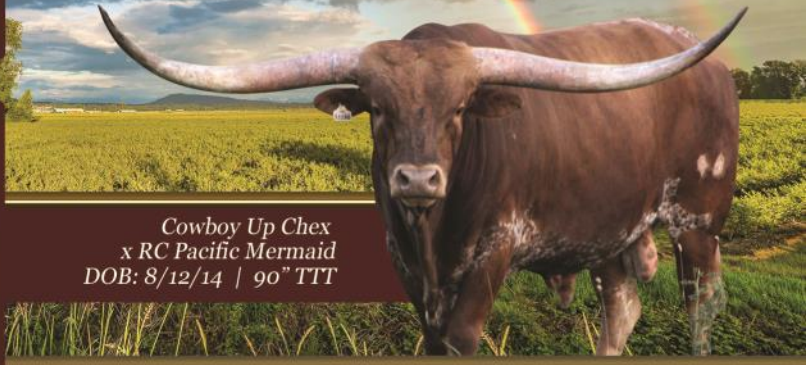

**CR
LONGHORNS**

PACIFIC COWBOY 40

Service Sire to Lot #34

*Cowboy Up Chex
x RC Pacific Mermaid
DOB: 8/12/14 | 90" TTT*

ALEXANDRA DEES

3122 Harper Westfall Rd., Harper OR 97906

atdees@aol.com | 541-358-8787

WWW.CRLONGHORNS.COM

7D XR1

DOB 3/4/16 Sire: Unbreakabull Chex Dam: 7D Heartbreaker
Horns: 78.5" at 3 with 5 inches broken off