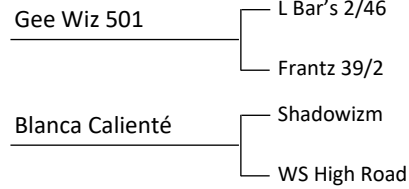

Breeding Information: Sells unexposed.

Comments: OCV. Here's a Shadowizm granddaughter (with the legendary Impressive on the top) for your consideration ... if she's like mother and grandmother, she'll mature to be a big cow with twisting horn.