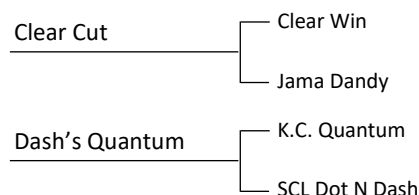

Dash's Dandy CRL

Shawn and Sylvia Cronquist • Smithfield, Utah
Heifer PH #4/7 TLBAA #C1316899 DOB 5/9/17

Breeding Information: Exposed to Stone Cold CRL from 10/29/18 to sale date

Comments: OCV. A stunning, large-bodied heifer that will add size to a program. She's bred from Clear Cut (1,800 lbs.), a Clear win son and Jamakizm grandson. Her dam is a large brindles cow that throws amazing color and size. Take a look!