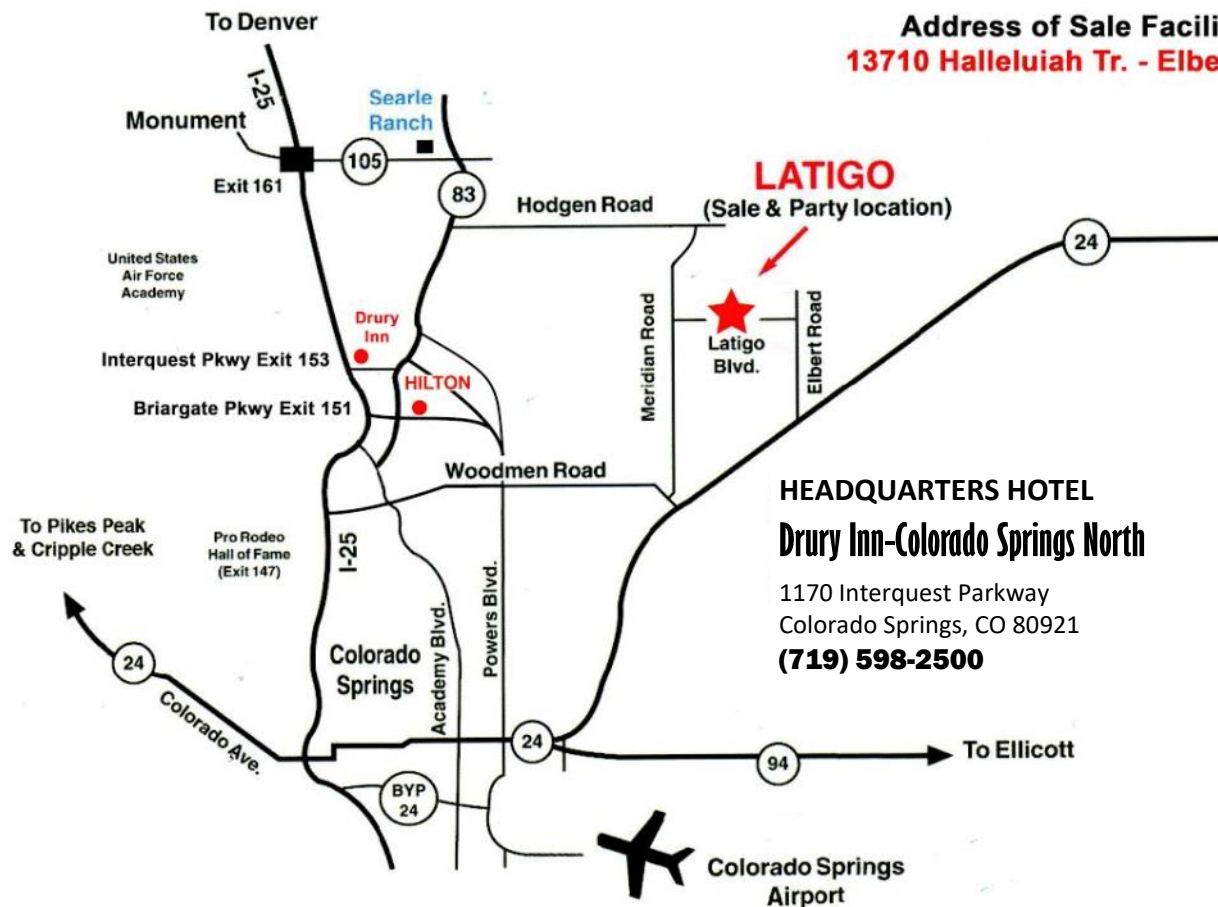

Address of Sale Facility is
13710 Halleluiah Tr. - Elbert 80106

HEADQUARTERS HOTEL Drury Inn-Colorado Springs North

1170 Interquest Parkway
Colorado Springs, CO 80921
(719) 598-2500

Rocky Mountain Select Texas Longhorn Sale

18911 Cherry Springs Ranch Dr. - Monument, CO 80132

Stan Searle - 719/481-3735 (cell) 719/649-9590 Gary Lake, Sale Manager - 719/314-8294