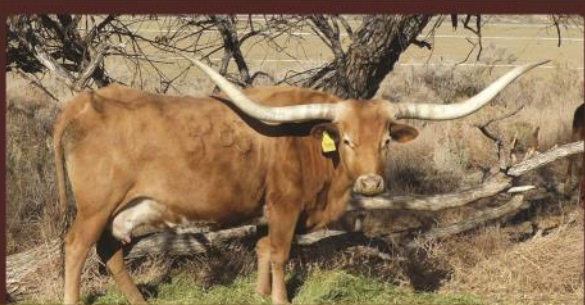

Lot 34 | CB Lady Smith

Top Caliber x J.R. Grandy

DOB: 4/6/10 | Bull calf at side by Pacific Cowboy