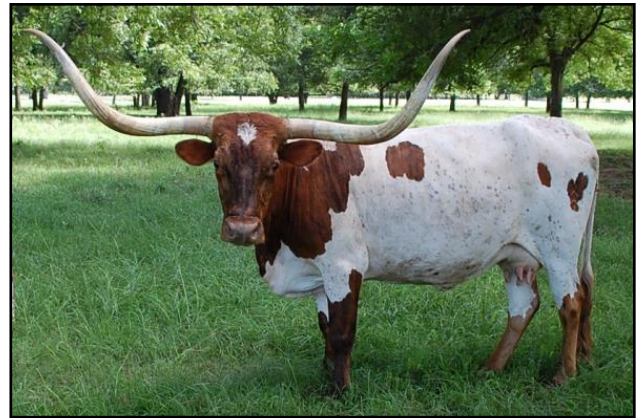

Breeding Information: Exposed to JTW Big Country from 5/14/19 to sale date
Comments: OCV. Joli is one of our favorite cows. She's a quiet, big-bodied, stout young cow who just does what she's supposed to do. Regular calver, great milker, beautiful head with big, graceful horns (70.75" tt on 1/28/19). Heifer calf at side by Pearl Snap BCB.