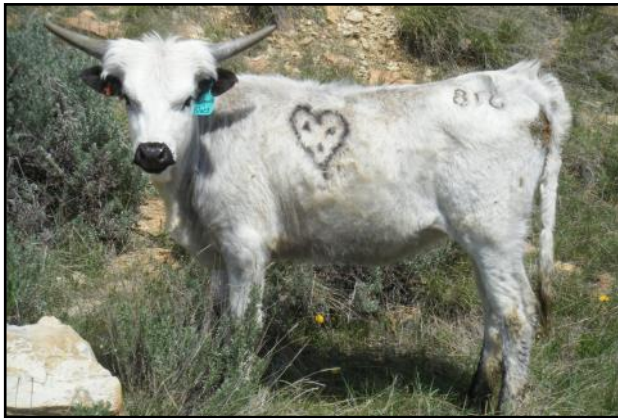

## The Duchess

Randy and Marsha Witte • Peyton, Colorado  
Heifer PH #17 ITLA #275873 DOB 3/1/17

**Breeding Information:** Exposed to Patriot Games (will update at sale)  
**Comments:** OCV. A beautifully colored heifer with a tremendous future as a producer ahead of her ... great horn growth and conformation as well. Her calf by Patriot Games should be something to see!