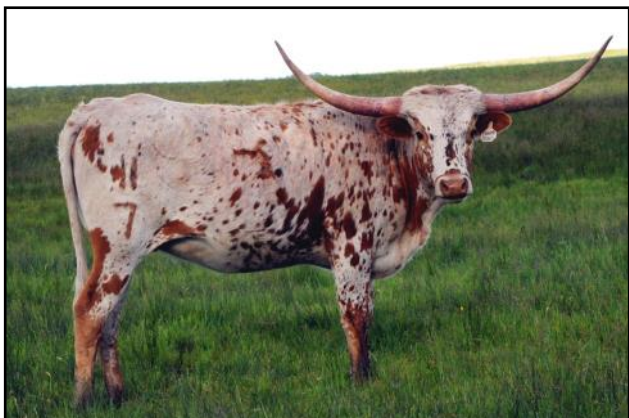

Buyer:

Price:

11