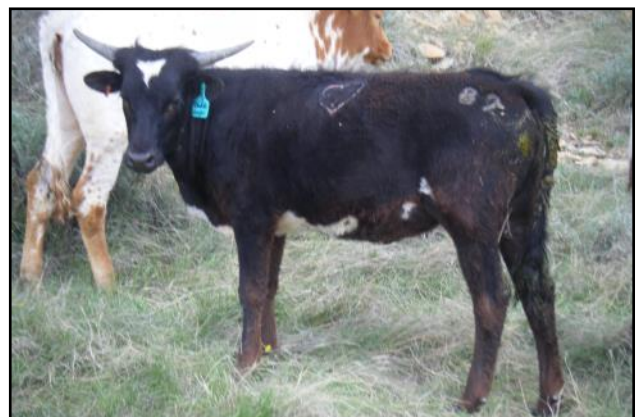

Breeding Information: Sells unexposed.
Comments: OCV. Very pretty black heifer out of Midnight Wrangler (by Saddlehorn) and Little Trampe, a black cow with a blue head. Dude Wrangler could turn deep blue on her head like her mother; she's got the rare deep blue genetics.